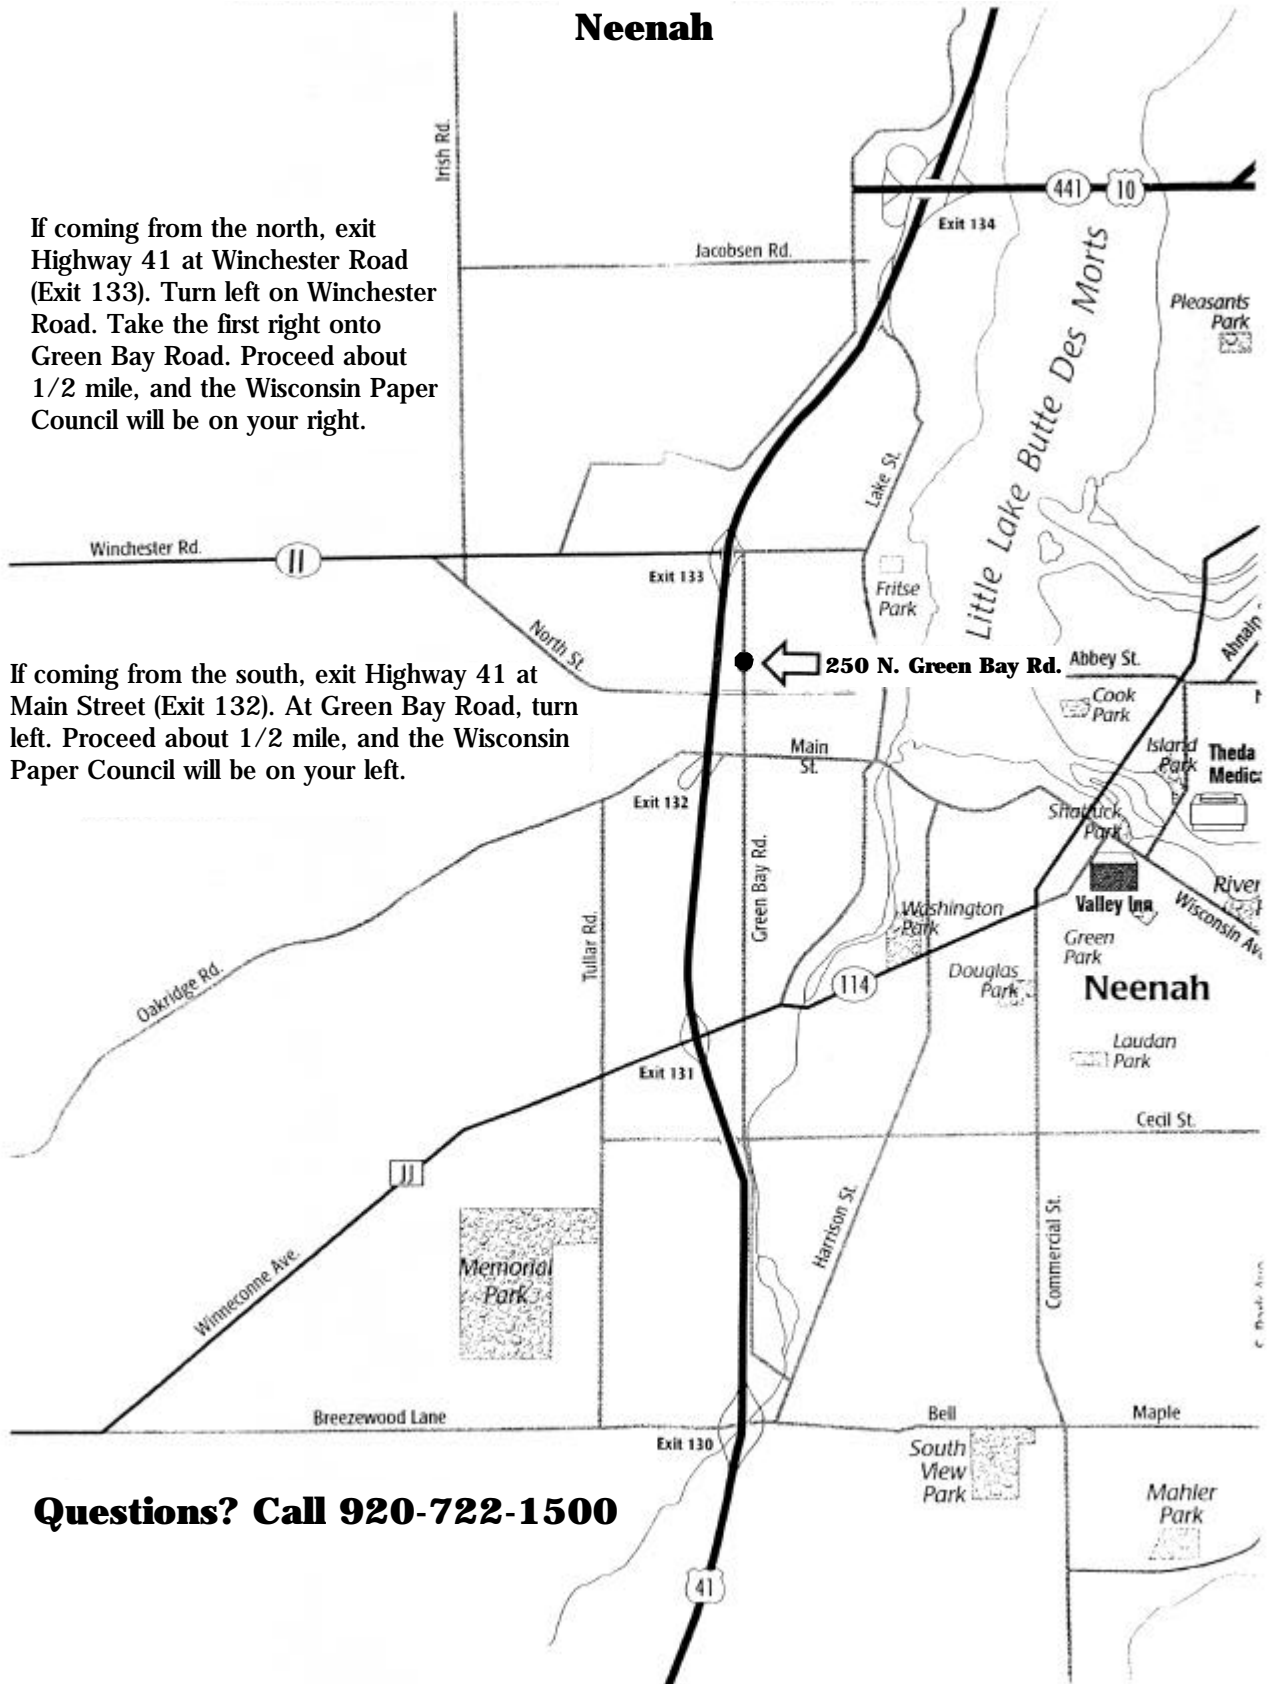

DIRECTIONS TO WISCONSIN PAPER COUNCIL

If coming from the north, exit Highway 41 at Winchester Road (Exit 133). Turn left on Winchester Road. Take the first right onto Green Bay Road. Proceed about 1/2 mile, and the Wisconsin Paper Council will be on your right.

If coming from the south, exit Highway 41 at Main Street (Exit 132). At Green Bay Road, turn left. Proceed about 1/2 mile, and the Wisconsin Paper Council will be on your left.

Questions? Call 920-722-1500